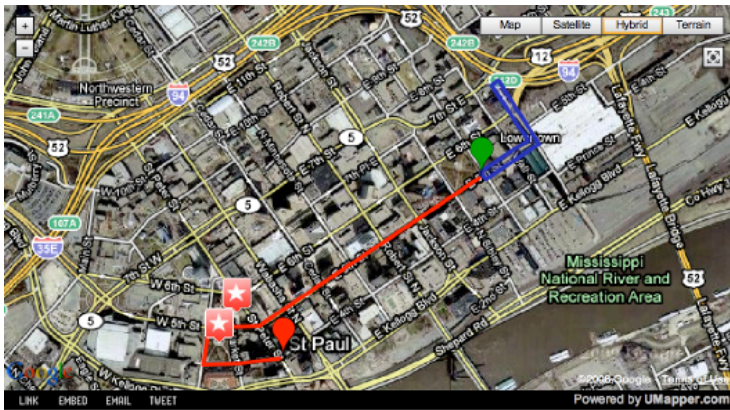

The 124th Winter Carnival takes place Jan. 21-31
All events take place in the city of St. Paul unless otherwise noted.

Schedule of events is subject to change. Visit winter-carnival.com for the most up-to-date information.